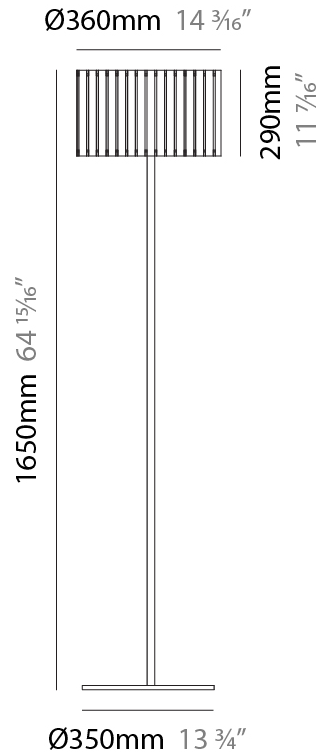

PROJECT	
TYPE	
SPECIFIER	
QUANTITY	
DATE	

LUZ OCULTA WOOD PORTABLE

D54030- -

base number	Finish Options	Finish Options

1. To build a product code in our configurator select the specify button on the base model # product page
2. To build a manual product code on this datasheet choose from the options listed below in blue font and add the suffix to the base model #

GENERAL

Series: Luz Oculta
Subseries: Luz Oculta Wood
Brand: Fambuena
Division: Design
Mounting Type: Portable
Mounting Location: Floor
Subcategory: Floor

PHYSICAL

Shape: Cylinder
Diameter (mm): 360
Diameter (in): 14 ³/₁₆
Height (mm): 1650
Height (in): 64 ¹⁵/₁₆
Light Distribution: Direct / Indirect
Fixture Finish: DOW / NAT
Holder Finish: BRA / BRZ
Fixture Material: Metal / Wood
Upon Request: Bolt Down

ELECTRICAL

Number of Lamps: 1
Lamp Type: LED Retrofit
Lamp Shape: A19
Bulb Included: Bulb Not Included
Max. Wattage Per Lamp (W): 7
Lamp Base: E26
Input Voltage (V): 120
Upon Request: 277Vac / GU24

LED

OPTICAL

RATINGS AND CERTIFICATIONS

Certified By: Certified for North American Standards
IP rating: IP20