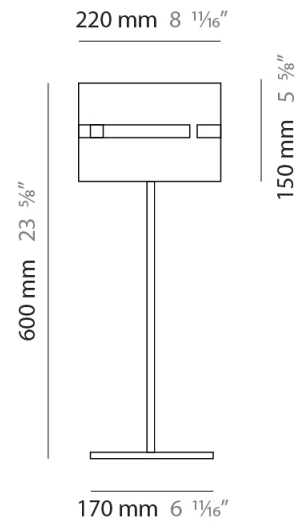

PROJECT
TYPE
SPECIFIER
QUANTITY
DATE

LUZ OCULTA METAL PORTABLE

D54022-

base number   Finish
Options

1. To build a product code in our configurator select the specify button on the base model # product page
2. To build a manual product code on this datasheet choose from the options listed below in blue font and add the suffix to the base model #

GENERAL

Series: Luz Oculta
Subseries: Luz Oculta Metal
Brand: Fambuena
Division: Design
Mounting Type: Portable
Mounting Location: Floor
Subcategory: Floor

PHYSICAL

Shape: Cylinder
Diameter (mm): 220
Diameter (in): 8 11/16
Height (mm): 1500
Height (in): 59 1/16
Light Distribution: Direct / Indirect
Fixture Finish: [BRA](#) / [BRZ](#) / [ABR](#)
Fixture Material: Metal
Upon Request: Bolt Down

ELECTRICAL

Number of Lamps: 1
Lamp Type: LED Retrofit
Lamp Shape: B10
Bulb Included: Bulb Not Included
Max. Wattage Per Lamp (W): 4
Lamp Base: E12
Input Voltage (V): 120

LED

OPTICAL

RATINGS AND CERTIFICATIONS

Certified By: Certified for North American Standards
IP rating: IP20