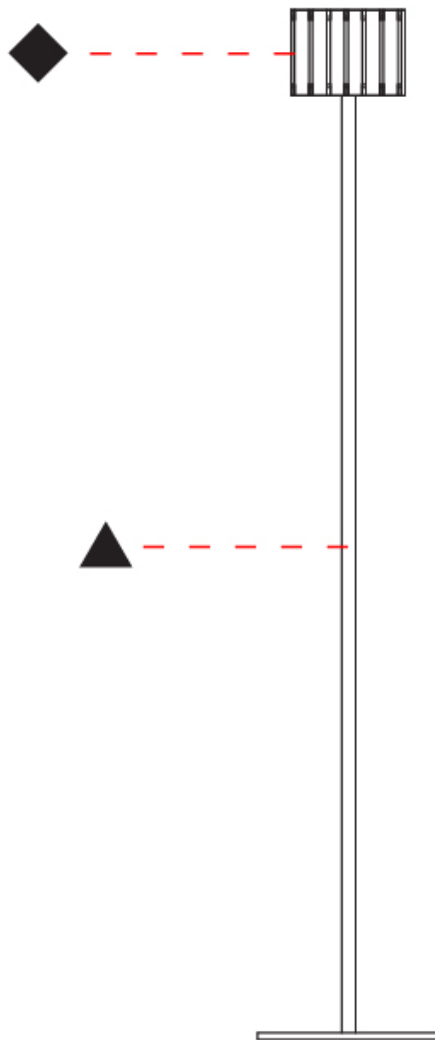

LUZ OCULTA WOOD PORTABLE

D54034-

PROJECT

TYPE

SPECIFIER

QUANTITY

DATE

D