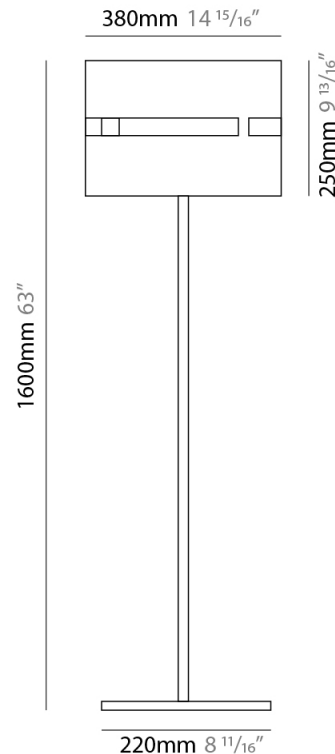

PROJECT	_____
TYPE	_____
SPECIFIER	_____
QUANTITY	_____
DATE	_____

LUZ OCULTA METAL PORTABLE

D54021-

base number   Finish
Options

1. To build a product code in our configurator select the specify button on the base model # product page
2. To build a manual product code on this datasheet choose from the options listed below in blue font and add the suffix to the base model #

GENERAL

Series: Luz Oculta
Subseries: Luz Oculta Metal
Brand: Fambuena
Division: Design
Mounting Type: Portable
Mounting Location: Floor
Subcategory: Floor

PHYSICAL

Shape: Cylinder
Diameter (mm): 380
Diameter (in): 14 ¹⁵/₁₆
Height (mm): 1600
Height (in): 63
Light Distribution: Direct / Indirect
Fixture Finish: [BRA](#) / [BRZ](#) / [ABR](#)
Fixture Material: Metal
Upon Request: Bolt Down

ELECTRICAL

Number of Lamps: 1
Lamp Type: LED Retrofit
Lamp Shape: A19
Bulb Included: Bulb Not Included
Max. Wattage Per Lamp (W): 7
Lamp Base: E26
Input Voltage (V): 120
Upon Request: 277Vac / GU24

LED

OPTICAL

RATINGS AND CERTIFICATIONS

Certified By: Certified for North American Standards
IP rating: IP20