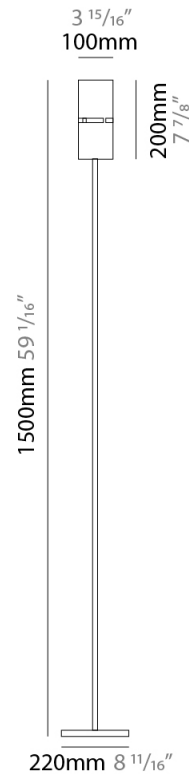

PROJECT
TYPE
SPECIFIER
QUANTITY
DATE

LUZ OCULTA METAL PORTABLE

D54024-

base number   Finish
Options

1. To build a product code in our configurator select the specify button on the base model # product page
2. To build a manual product code on this datasheet choose from the options listed below in blue font and add the suffix to the base model #

GENERAL

Series: Luz Oculta
Subseries: Luz Oculta Metal
Brand: Fambuena
Division: Design
Mounting Type: Portable
Mounting Location: Floor
Subcategory: Floor

PHYSICAL

Shape: Cylinder
Diameter (mm): 100
Diameter (in): 3 ¹⁵/₁₆
Height (mm): 1500
Height (in): 59 ¹/₁₆
Light Distribution: Direct / Indirect
Fixture Finish: [BRA](#) / [BRZ](#) / [ABR](#)
Fixture Material: Metal
Upon Request: Bolt Down

ELECTRICAL

Number of Lamps: 1
Lamp Type: LED Retrofit
Lamp Shape: T4
Bulb Included: Bulb Not Included
Max. Wattage Per Lamp (W): 5
Lamp Base: G9
Input Voltage (V): 120

LED

OPTICAL

RATINGS AND CERTIFICATIONS

Certified By: Certified for North American Standards
IP rating: IP20