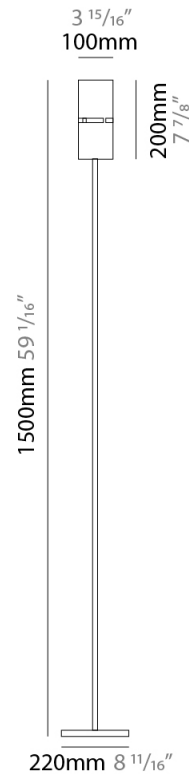

ELECTRICAL

Number of Lamps: 1
 Lamp Type: LED Retrofit
 Lamp Shape: A19
 Bulb Included: Bulb Not Included
 Max. Wattage Per Lamp (W): 7
 Lamp Base: E26
 Input Voltage (V): 120
 Upon Request: 277Vac / GU24

GENERAL

Series: Luz Oculta
 Subseries: Luz Oculta Metal
 Brand: Fambuena
 Division: Design
 Mounting Type: Portable
 Mounting Location: Floor
 Subcategory: Floor

PHYSICAL

Shape: Cylinder
 Diameter (mm): 130
 Diameter (in): 5 1/8
 Height (mm): 1450
 Height (in): 57 1/16
 Light Distribution: Direct / Indirect
 Fixture Finish: [BRA](#) / [BRZ](#) / [ABR](#)
 Fixture Material: Metal
 Upon Request: Bolt Down

GENERAL

Series: Luz Oculta
 Subseries: Luz Oculta Metal
 Brand: Fambuena
 Division: Design
 Mounting Type: Portable
 Mounting Location: Floor
 Subcategory: Floor

PHYSICAL

Shape: Cylinder
 Diameter (mm): 100
 Diameter (in): 3 ¹⁵/₁₆
 Height (mm): 1500
 Height (in): 59 ¹/₁₆
 Light Distribution: Direct / Indirect
 Fixture Finish: [BRA](#) / [BRZ](#) / [ABR](#)
 Fixture Material: Metal
 Upon Request: Bolt Down

ELECTRICAL

Number of Lamps: 1
 Lamp Type: LED Retrofit
 Lamp Shape: T4
 Bulb Included: Bulb Not Included
 Max. Wattage Per Lamp (W): 5
 Lamp Base: G9
 Input Voltage (V): 120

LED

OPTICAL

RATINGS AND CERTIFICATIONS