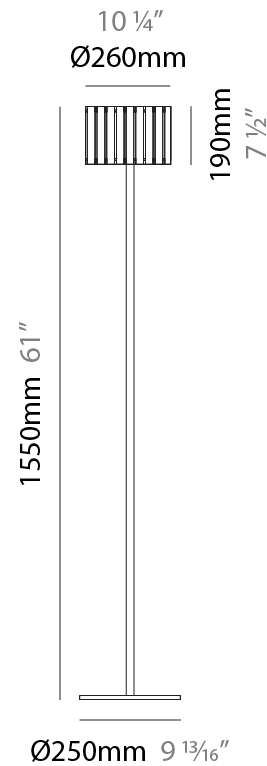

PROJECT	_____
TYPE	_____
SPECIFIER	_____
QUANTITY	_____
DATE	_____

LUZ OCULTA WOOD PORTABLE

D54032- _____ - _____
base number   Finish   Finish
                         Options   Options

1. To build a product code in our configurator select the specify button on the base model # product page
2. To build a manual product code on this datasheet choose from the options listed below in blue font and add the suffix to the base model #

GENERAL

Series: Luz Oculta
Subseries: Luz Oculta Wood
Brand: Fambuena
Division: Design
Mounting Type: Portable
Mounting Location: Floor
Subcategory: Floor

PHYSICAL

Shape: Cylinder
Diameter (mm): 260
Diameter (in): 10 ¼
Height (mm): 1550
Height (in): 61
Light Distribution: Direct / Indirect
Fixture Finish: [DOW / NAT](#)
Holder Finish: BRA / BRZ
Fixture Material: Metal / Wood
Upon Request: Bolt Down

ELECTRICAL

Number of Lamps: 1
Lamp Type: LED Retrofit
Lamp Shape: B10
Bulb Included: Bulb Not Included
Max. Wattage Per Lamp (W): 4
Lamp Base: E12
Input Voltage (V): 120

LED

OPTICAL

RATINGS AND CERTIFICATIONS

Certified By: Certified for North American Standards
IP rating: IP20