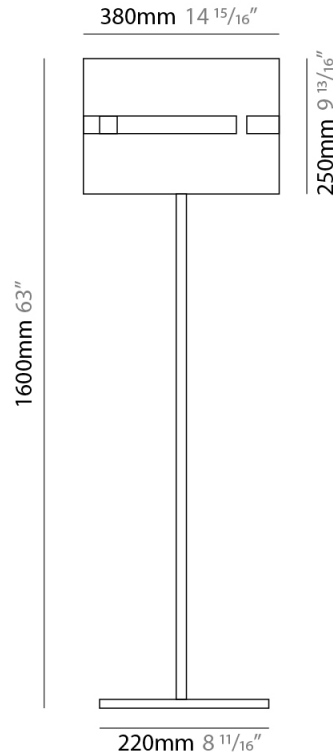

PROJECT _____
TYPE _____
SPECIFIER _____
QUANTITY _____
DATE _____

LUZ OCULTA METAL PORTABLE

D54021-

base number   Finish
Options

1. To build a product code in our configurator select the specify button on the base model # product page
2. To build a manual product code on this datasheet choose from the options listed below in blue font and add the suffix to the base model #

GENERAL

Series: Luz Oculta
Subseries: Luz Oculta Metal
Brand: Fambuena
Division: Design
Mounting Type: Portable
Mounting Location: Floor
Subcategory: Floor

PHYSICAL

Shape: Cylinder
Diameter (mm): 380
Diameter (in): 14 ¹⁵/₁₆
Height (mm): 1600
Height (in): 63
Light Distribution: Direct / Indirect
Fixture Finish: [BRA](#) / [BRZ](#) / [ABR](#)
Fixture Material: Metal
Upon Request: Bolt Down

ELECTRICAL

Number of Lamps: 1
Lamp Type: LED Retrofit
Lamp Shape: A19
Bulb Included: Bulb Not Included
Max. Wattage Per Lamp (W): 7
Lamp Base: E26
Input Voltage (V): 120
Upon Request: 277Vac / GU24

LED

OPTICAL

RATINGS AND CERTIFICATIONS

Certified By: Certified for North American Standards
IP rating: IP20