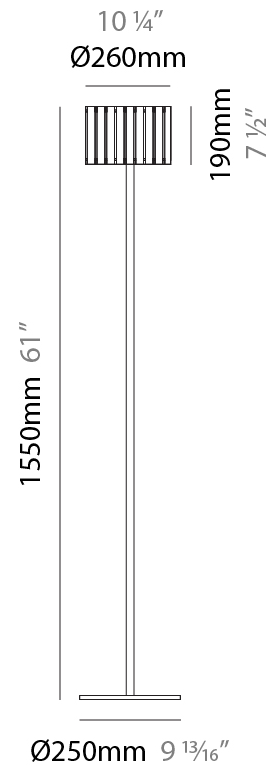

PROJECT	
TYPE	
SPECIFIER	
QUANTITY	
DATE	

LUZ OCULTA WOOD PORTABLE

D54032- -
base number   Finish Options   Finish Options

1. To build a product code in our configurator select the specify button on the base model # product page
2. To build a manual product code on this datasheet choose from the options listed below in blue font and add the suffix to the base model #

GENERAL

Series: Luz Oculta
Subseries: Luz Oculta Wood
Brand: Fambuena
Division: Design
Mounting Type: Portable
Mounting Location: Floor
Subcategory: Floor

PHYSICAL

Shape: Cylinder
Diameter (mm): 260
Diameter (in): 10 ¼
Height (mm): 1550
Height (in): 61
Light Distribution: Direct / Indirect
Fixture Finish: [DOW / NAT](#)
Holder Finish: BRA / BRZ
Fixture Material: Metal / Wood
Upon Request: Bolt Down

ELECTRICAL

Number of Lamps: 1
Lamp Type: LED Retrofit
Lamp Shape: B10
Bulb Included: Bulb Not Included
Max. Wattage Per Lamp (W): 4
Lamp Base: E12
Input Voltage (V): 120

LED

OPTICAL

RATINGS AND CERTIFICATIONS

Certified By: Certified for North American Standards
IP rating: IP20