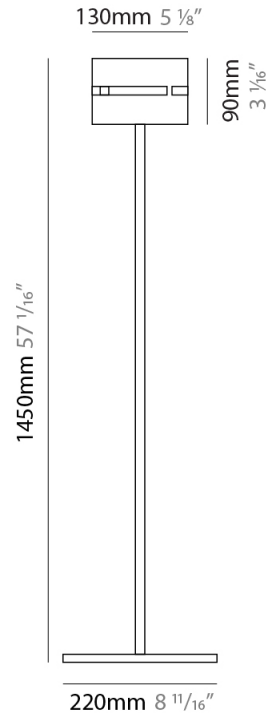

PROJECT
TYPE
SPECIFIER
QUANTITY
DATE

LUZ OCULTA METAL PORTABLE

D54023-

base number   Finish
Options

1. To build a product code in our configurator select the specify button on the base model # product page
2. To build a manual product code on this datasheet choose from the options listed below in blue font and add the suffix to the base model #

GENERAL

Series: Luz Oculta
Subseries: Luz Oculta Metal
Brand: Fambuena
Division: Design
Mounting Type: Portable
Mounting Location: Floor
Subcategory: Floor

PHYSICAL

Shape: Cylinder
Diameter (mm): 130
Diameter (in): 5 1/8
Height (mm): 1450
Height (in): 57 1/16
Light Distribution: Direct / Indirect
Fixture Finish: [BRA](#) / [BRZ](#) / [ABR](#)
Fixture Material: Metal
Upon Request: Bolt Down

ELECTRICAL

Number of Lamps: 1
Lamp Type: LED Retrofit
Lamp Shape: T4
Bulb Included: Bulb Not Included
Max. Wattage Per Lamp (W): 5
Lamp Base: G9
Input Voltage (V): 120

LED

OPTICAL

RATINGS AND CERTIFICATIONS

Certified By: Certified for North American Standards
IP rating: IP20